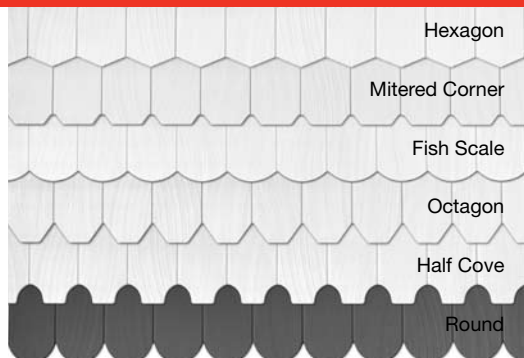

SHAPES

Signifying attention to detail, Foundry shapes distinguish a home with exceptional dimension. Whether you choose to accent a gable or create visual interest that extends all the way around your home, the possibilities are endless. Our six classic shapes are available in 6" exposure.