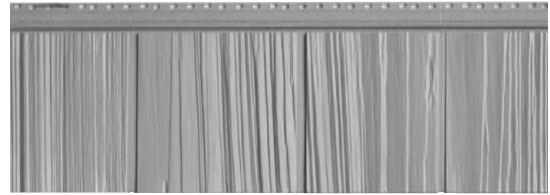

INNOVATION ORCHESTRATED THROUGH NATURE

FOUNDRY WEATHERED COLLECTION

The Foundry's Weathered Collection captures the essence of time, giving a home the authentic appearance of cedar that has beautifully weathered over the years. Our proprietary process achieves this incredible look by presenting a darker shade of a color in the grain, and a lighter one on the higher points. The Weathered Collection is available in 7" Shake, 7" and 10" Staggered Shake, 7" Shingle and the 7" Perfection Shingle.

SHAKES, SHINGLES, AND STAGGERED

SPLIT SHAKES

Deep texture is the hallmark of Foundry Split Shakes, which offer the look of wood that's been hand-split by axe, revealing random grooves and grain. The depth creates captivating contrast between light and shadow to heighten visual appeal. Split Shakes are offered in the popular 7 exposure.