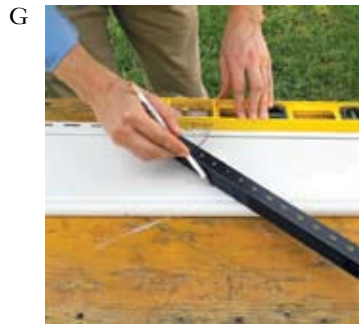

GERSON®

A JACKSON SAFETY FIRST AID KIT

For 10 people. Includes: 10-BA bandage assortment: 16 ea. – Certi-strip plastic 1"x3", 4 ea. – Certi-Gauze pad 3"x3", 1 ea. – Certi-Strip fingertip, 1 ea. – Certi-Strip knuckle, 1 ea. – adhesive Certi-Tape 1/2"x5yd; 10-AA first aid assortment: 10 ea. – BZK towelette, 6 ea. – Certi-Burn cream 1gm, 1 ea. – insect sting wipe-up, 1 ea. cold pack Certi-Cool Junior, 1 ea. – forceps plastic 4.5", 1 ea. – Certi-Gauze roll 1"x 6 yd, 2 ea. – gloves, Nitrile, pair M/L, 1 ea. – scissors, bandage w/red handle 4", 1 ea. – trauma pad 5"x9", 1 ea. – triangle bandage 40", 1 ea. – first aid facts sheet.

BT3708

B JACKSON SAFETY CHARGER CAP HARD HAT

Short bill for great upward vision, rain trough to divert moisture, universal slots for hearing, lightweight for comfort, welding and visor accessories. Meets ANSI 289 class G, C and E.

Blue – **BT3309**

Yellow – **BT3305** (NOT SHOWN)

White – **BT3308** (NOT SHOWN)

C GERSON N95 PARTICULATE

2 pack – **BT3312**

20 box – **BT3313** (NOT SHOWN)

OSHA PERIMETER MARKER

Required by OSHA for perimeter marking of any above ground construction area, flat roof jobs, and open upper-level construction.

Complex measurements made simple. Carpenter's/Roofers' PAL offers the ability to transfer angles from roof pitches while verifying that your projects are plumb, square and level. Built in level, with 2 bubbles, provides vertical and horizontal leveling.